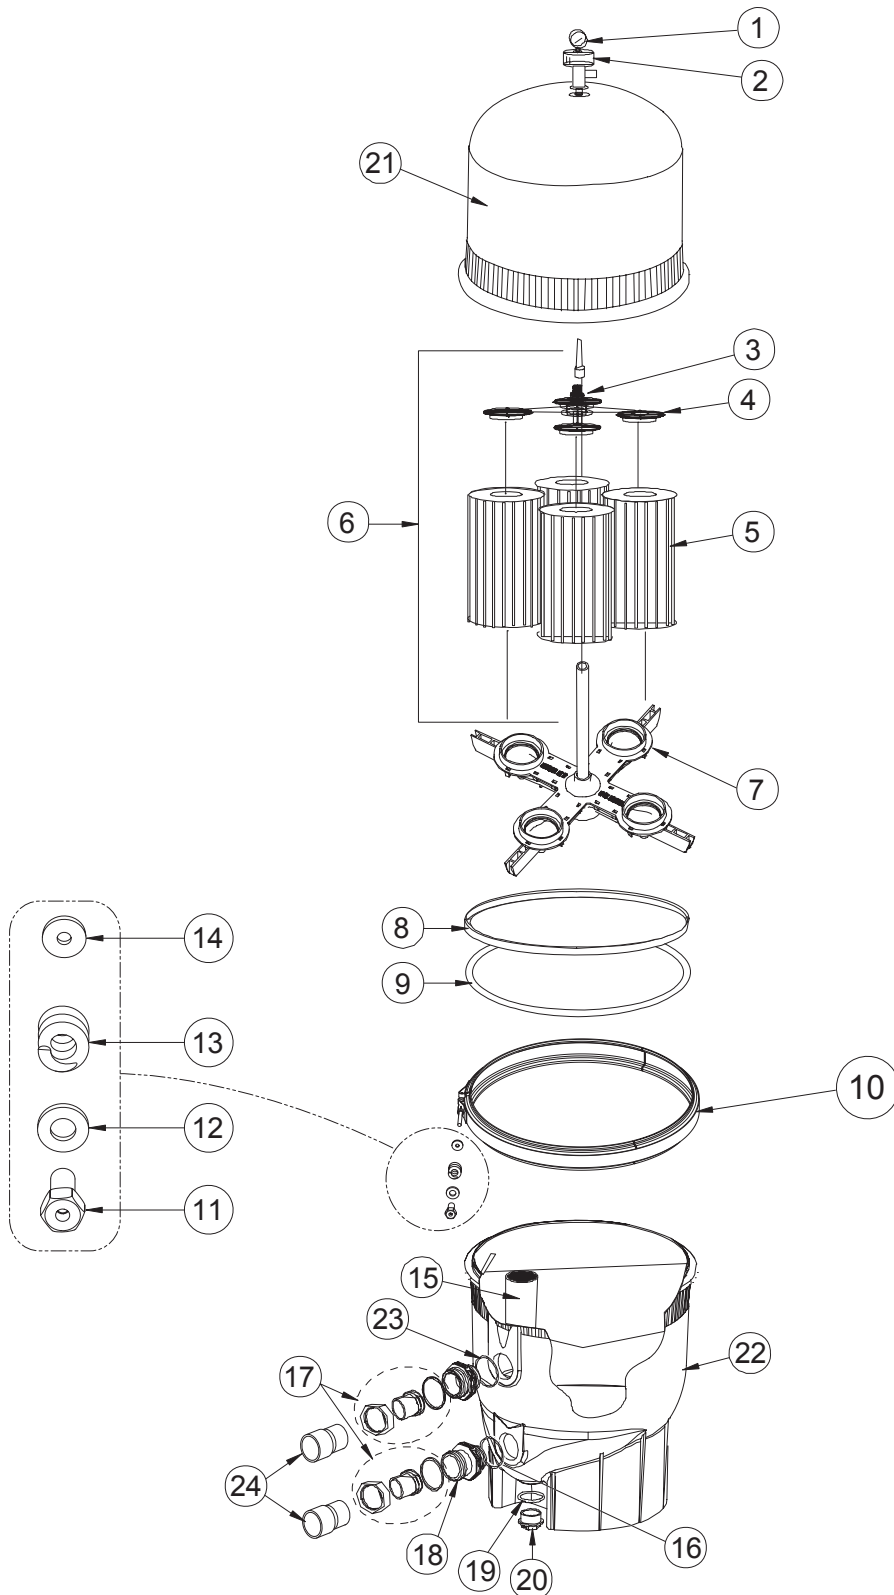

CLEAN & CLEAR® PLUS

CLEAN & CLEAR[®] PLUS

Replacement Parts

No.	Part No.	Description	Part No. Includes
1	R152047	Manometer - Pressure Gauge (bottom connection)	1
2	R98209800	High Flow™ manual Air Relief Valve	1
3	R178616	Spring	1
4	170026	Top Manifold, 240sq.ft. Filter	1
	H-17-0027	Top Manifold, 320, 420 & 520sq.ft. Filter	1
5	H-RAF173572	Cartridge, 240sq.ft Filter (4 required)	1
	H-RAF173573	Cartridge, 320sq.ft Filter (4 required)	1
	H-RAF173576	Cartridge, 420sq.ft Filter (4 required)	1
	H-RAF173578	Cartridge, 520sq.ft Filter (4 required)	1
6	170030	Air Bleed Tube Assembly, 240sq.ft Filter	1
	R170029	Air Bleed Tube Assembly, 320sq.ft Filter	1
	170028	Air Bleed Tube Assembly, 420sq.ft Filter	1
	178583	Air Bleed Tube Assembly, 520sq.ft Filter	1
7	G-17-0040	Bottom Manifold	1
8	H-19-5339	Back Up Ring	1
9	R39010200	O-Ring	1
10	53008602	Clamp	1
11	H-19-4997	Nut	1
12	H-19-5611	Washer	1
13	H-19-5612	Spring	1
14	H-19-5610	Washer	1
15	G-19-0039	Baffle, Bulkhead assembly	1
16	R86006900	O-Ring	1
17	R270004	Bulkhead Union Set Black 1 1/2" x 2"	1
18	H-17-0035	Pipe Assembly Outlet	1
19	191474	O-Ring	1
20	190030	Plug, Drain Cap	1
21	170023	Tank Lid, 240sq.ft Filter	1
	170024	Tank Lid, 320sq.ft Filter	1
	178581	Tank Lid, 420sq.ft Filter	1
	178582	Tank Lid, 520sq.ft Filter	1
22	178578	Tank Bottom	1
23	H-86006900	O-Ring	1
24	R635050	EU Slip Fit Adaptors 50mm pipes	2